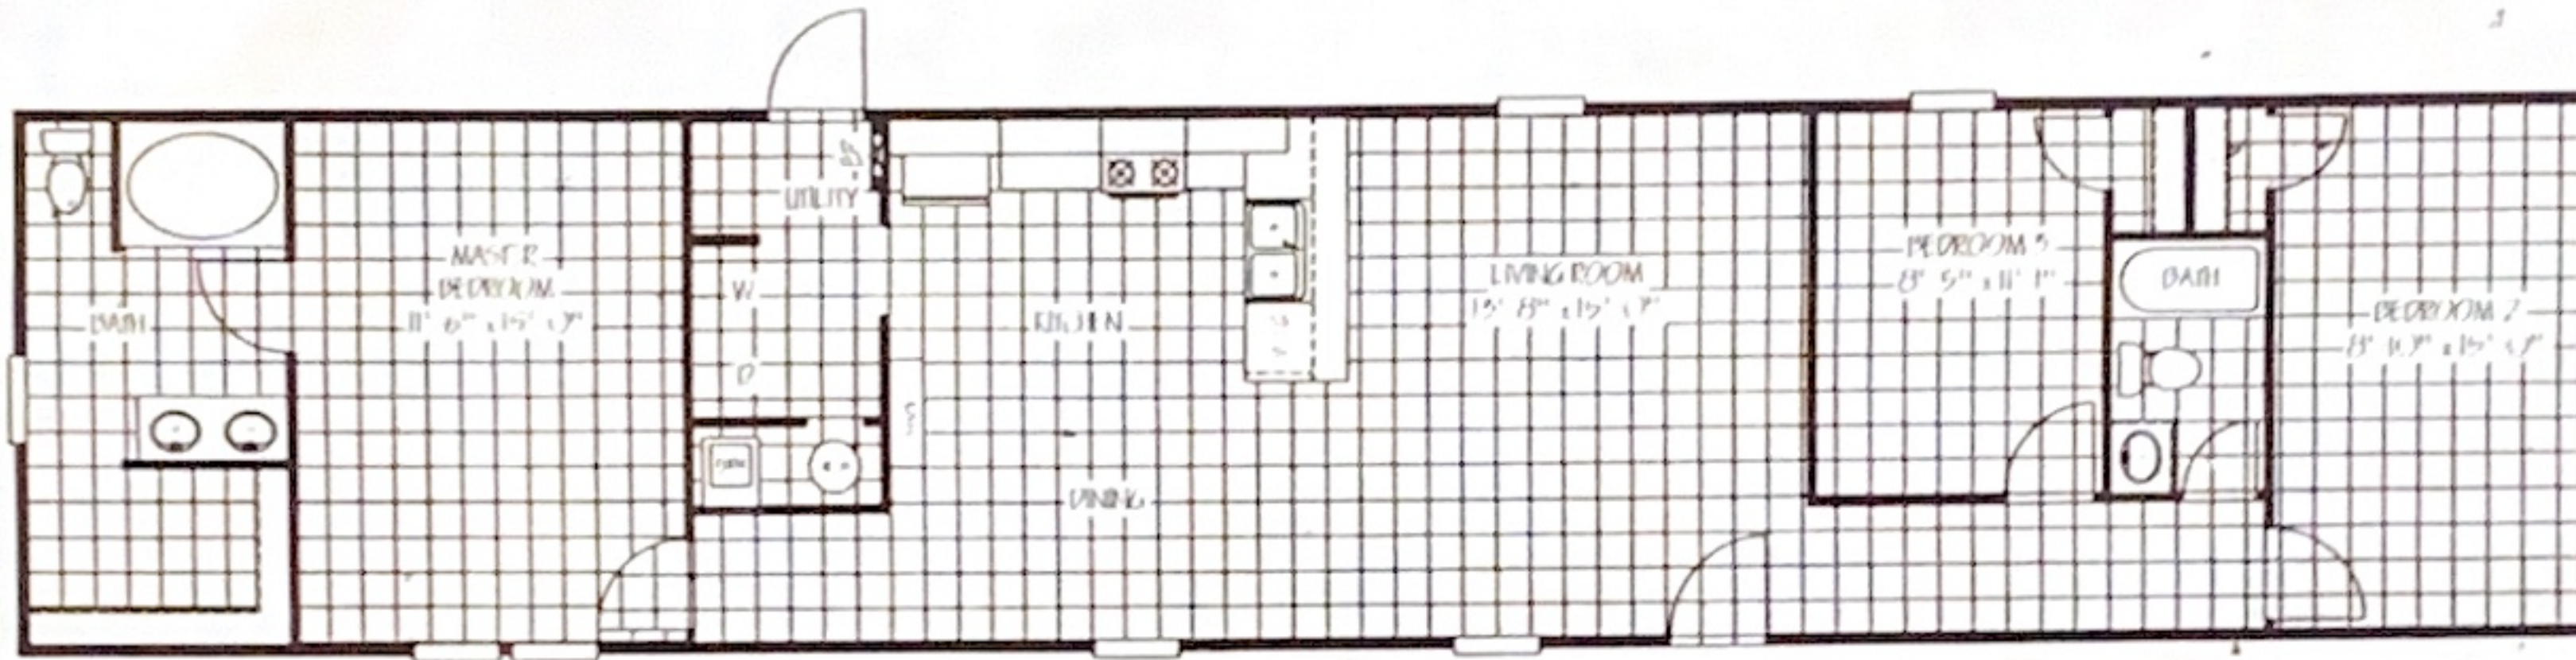

CEDAR CREEK HOMES
4919 HWY 412
WEST SILOAM SPRINGS, OK
918-422-5300

2024 JESSUP "ATLANTIS"
16x76, -3BED/2BATH

JESSUPHOUSING.com

PRICE INCLUDES: DELIVERY, SET, AC UNIT, METAL SKIRTING, 1 STEP

DELIVERY WITHIN 50 MILES OF SALES CENTER (ARKANSAS OR OKLAHOMA). PRICES ARE SUBJECT TO CHANGE ON ORDERED HOMES
(PRICE DOES NOT INCLUDE: CONCRETE RUNNERS, PAD OR HOOK-UPS)

SMART PANEL SIDING WITH THERMAL WINDOWS, SHINGLED ROOF, R-22, R-11, R-11. TOTAL ELECTRIC, BLACK APPLIANCES, FRONT DOOR WITH STORM DOOR, HARDWOOD CABINET DOORS, CHINA SINKS IN BATHROOMS, ELONGATED TOILETS, 2 INCH MINI BLINDS THROUGH-OUT, MASTER WATER SHUT OFF, FIBERGLASS TUBS AND SHOWER, 30 GALLON HOT WATER HEATER, LINO FLOORING THROUGH-OUT

PRICE FOR LOT MODEL ONLY

SM# 7861
Light Gray / White Trim